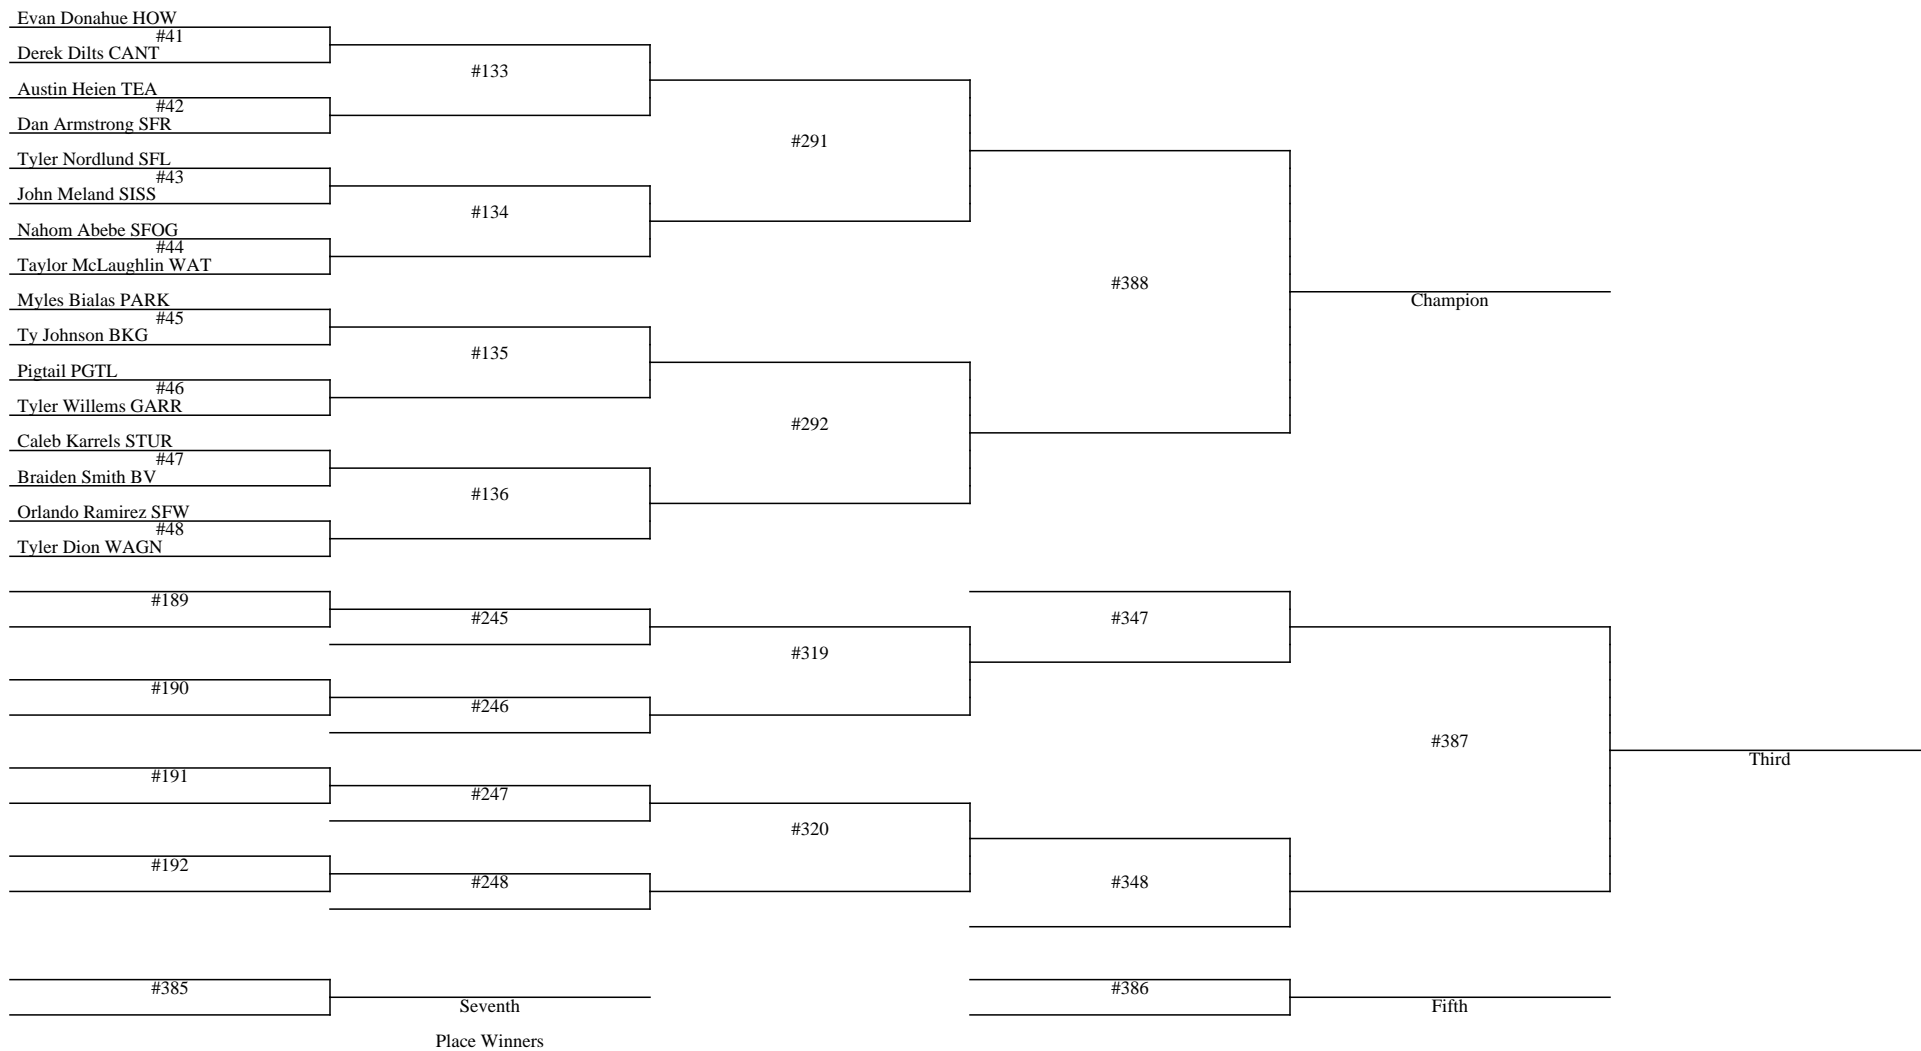

**2012 Floyd Farrand Wrestling Tournament
December 21, 2012 - December 22, 2012
Wt Class: 138**