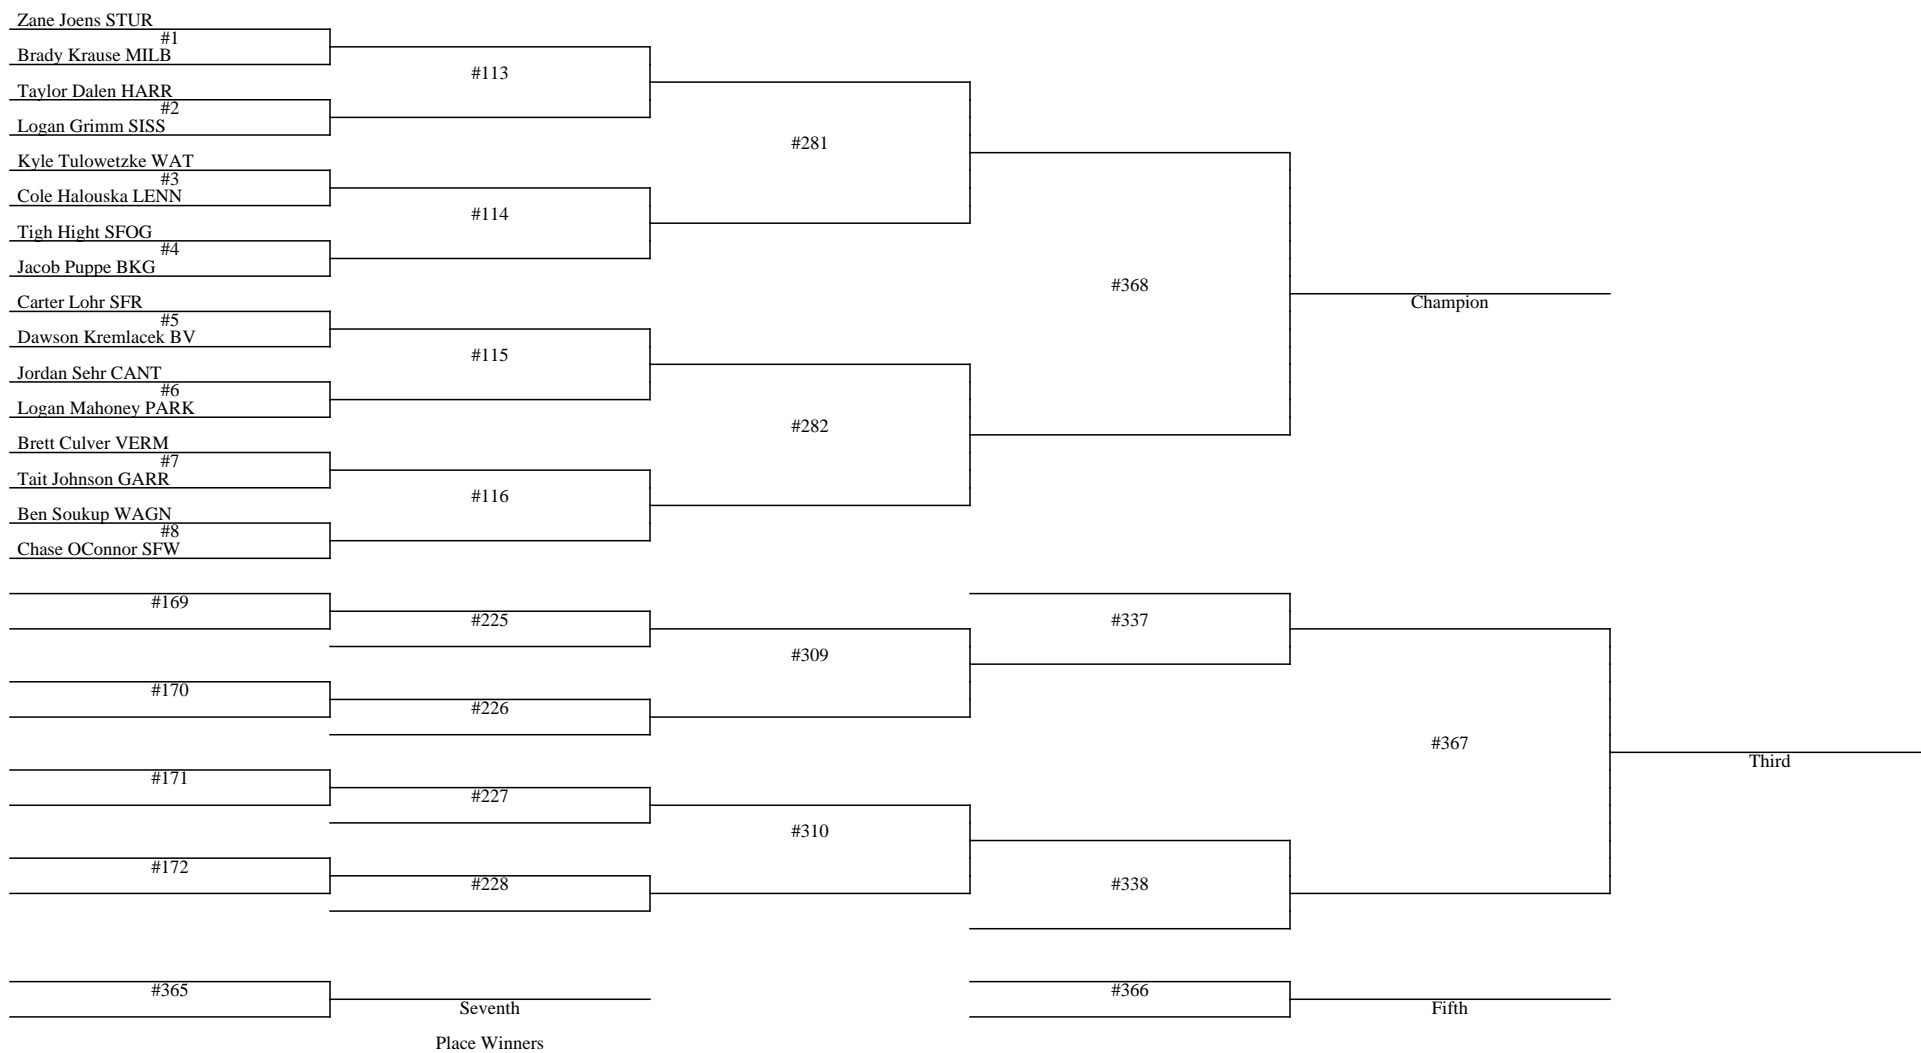

2012 Floyd Farrand Wrestling Tournament

December 21, 2012 - December 22, 2012

Wt Class: 106