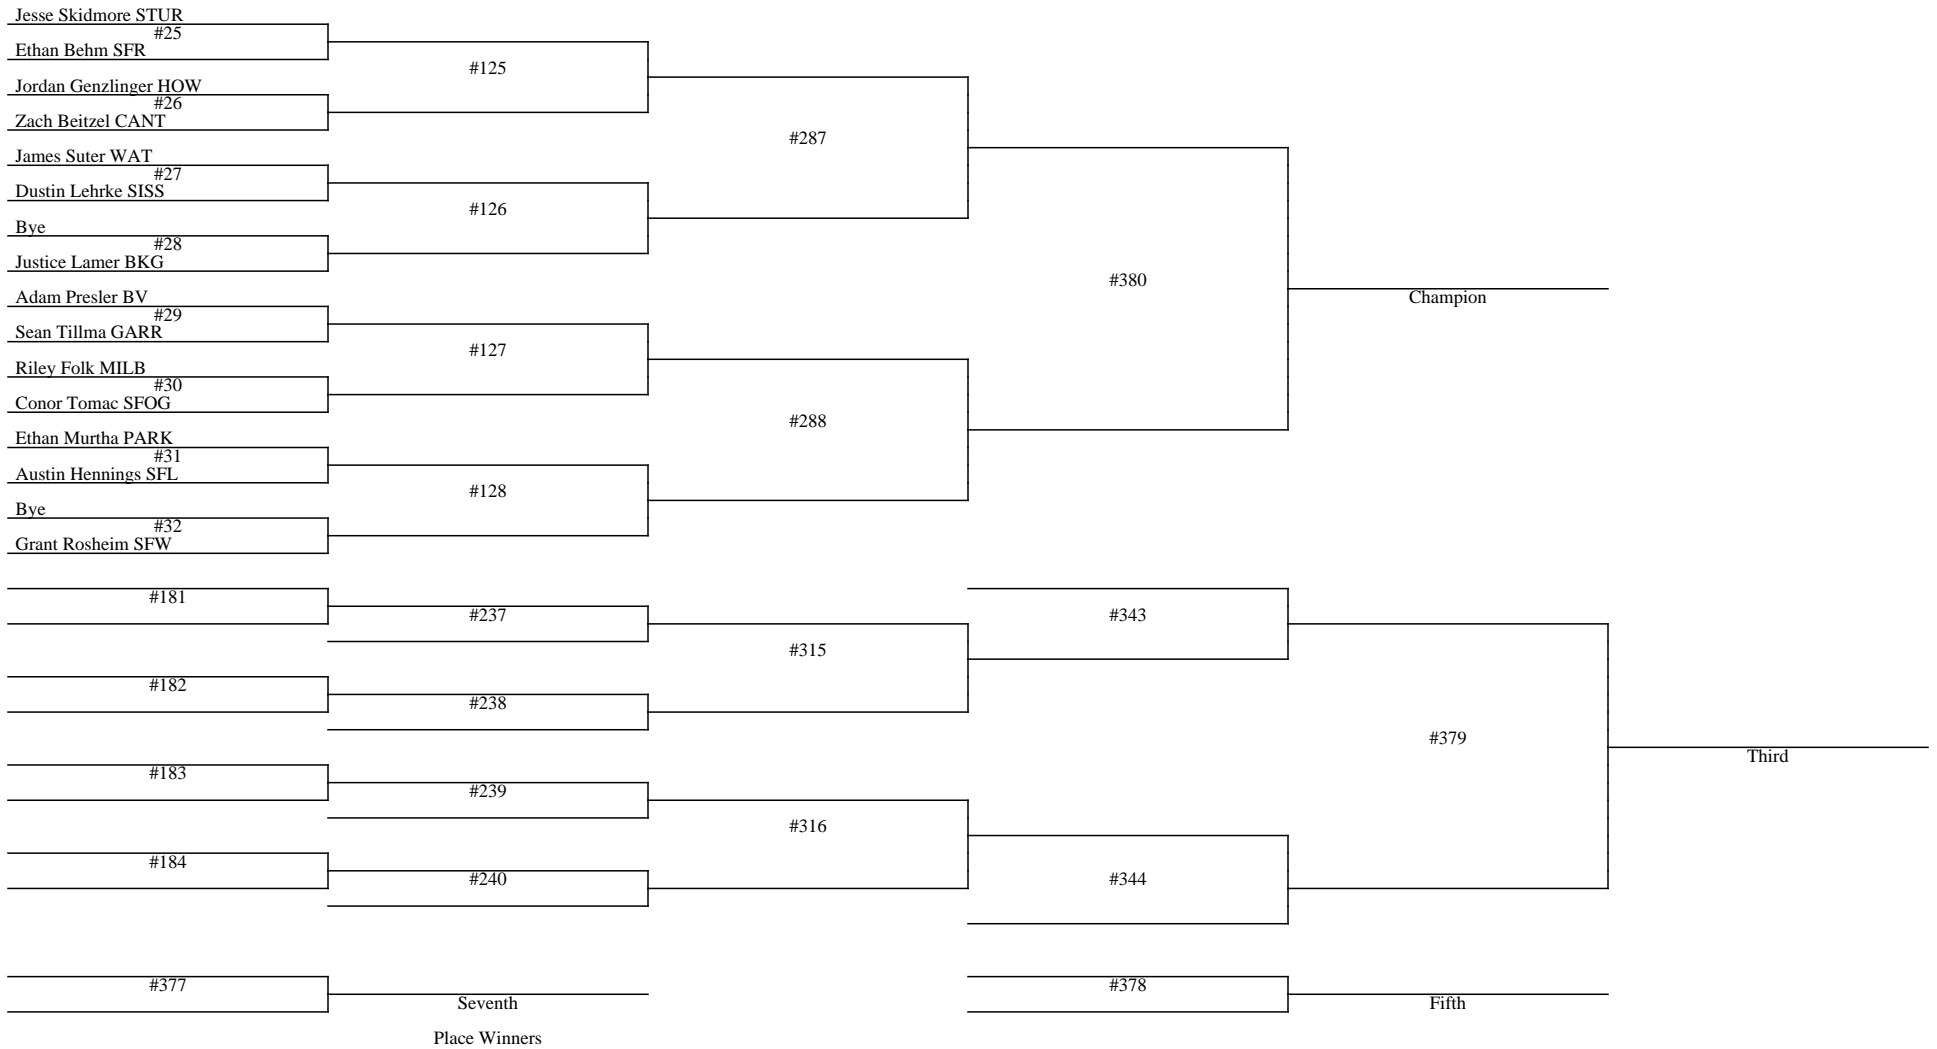

**2012 Floyd Farrand Wrestling Tournament
December 21, 2012 - December 22, 2012
Wt Class: 126**