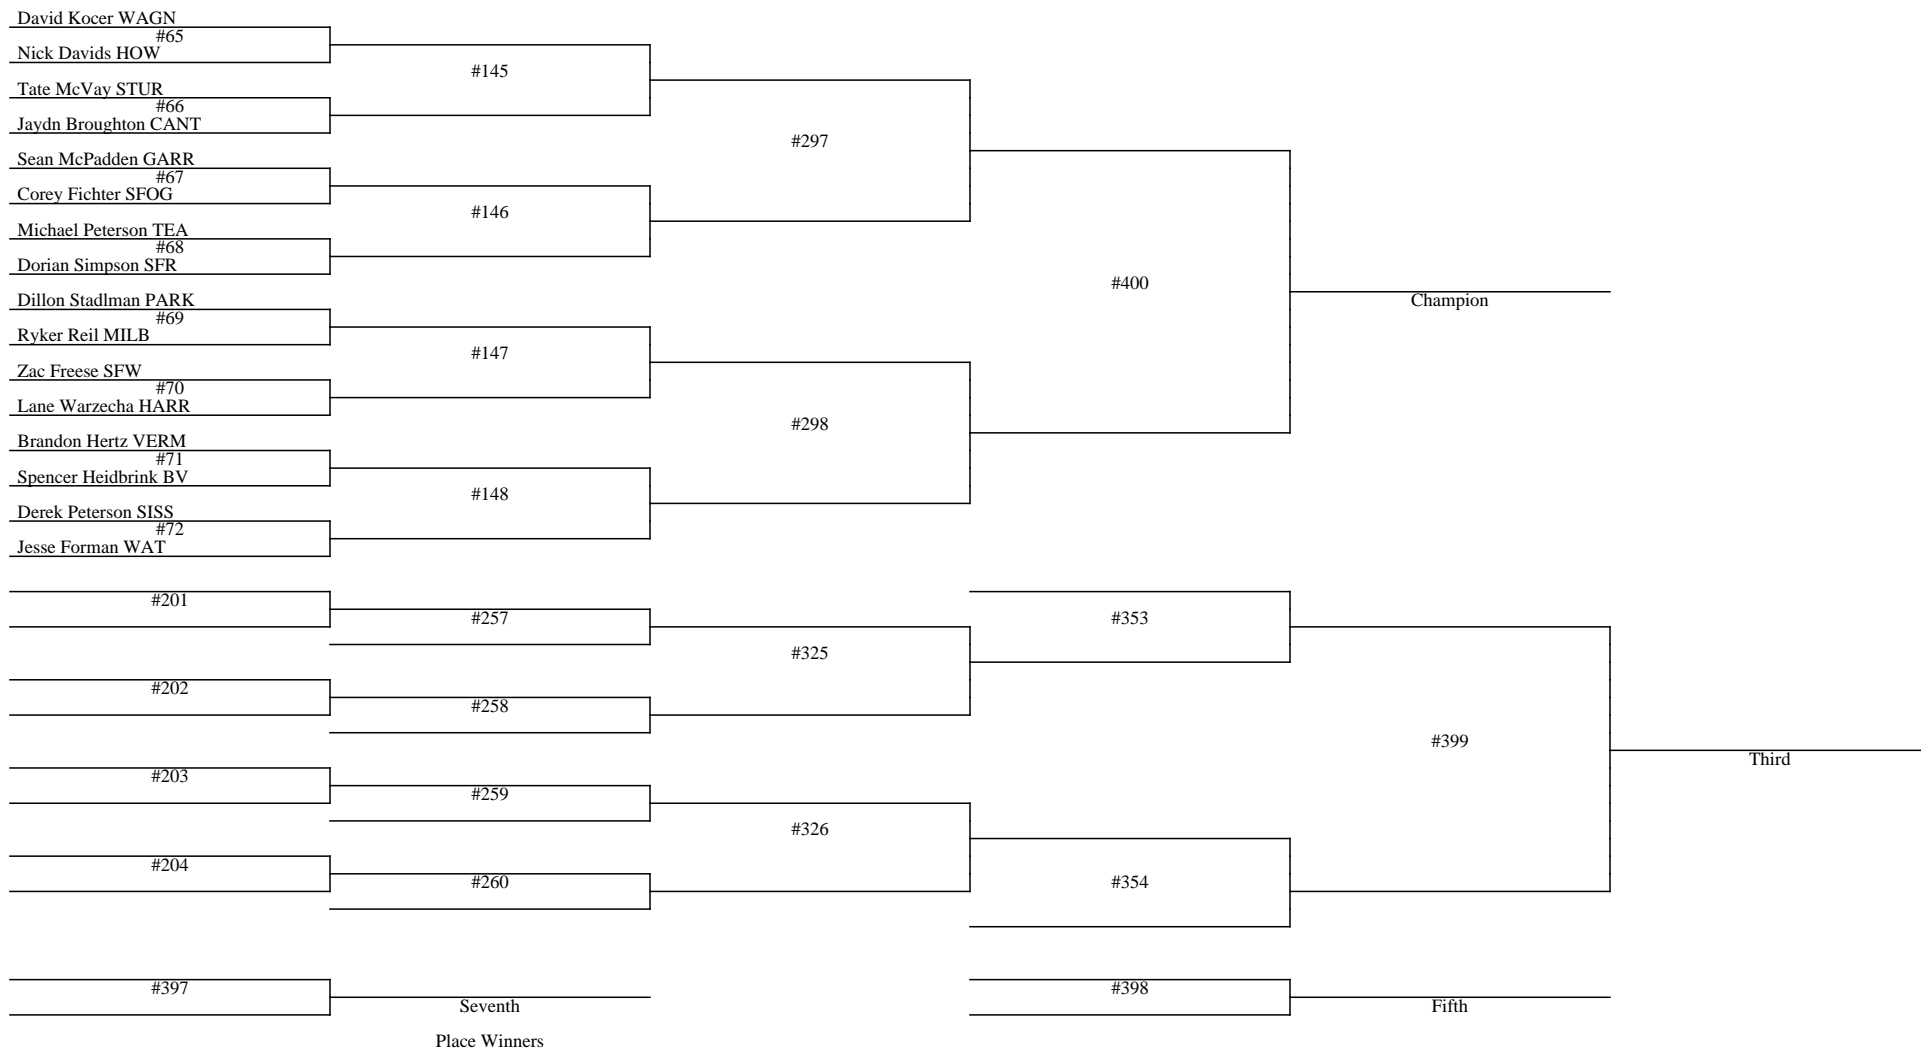

2012 Floyd Farrand Wrestling Tournament

December 21, 2012 - December 22, 2012

Wt Class: 160