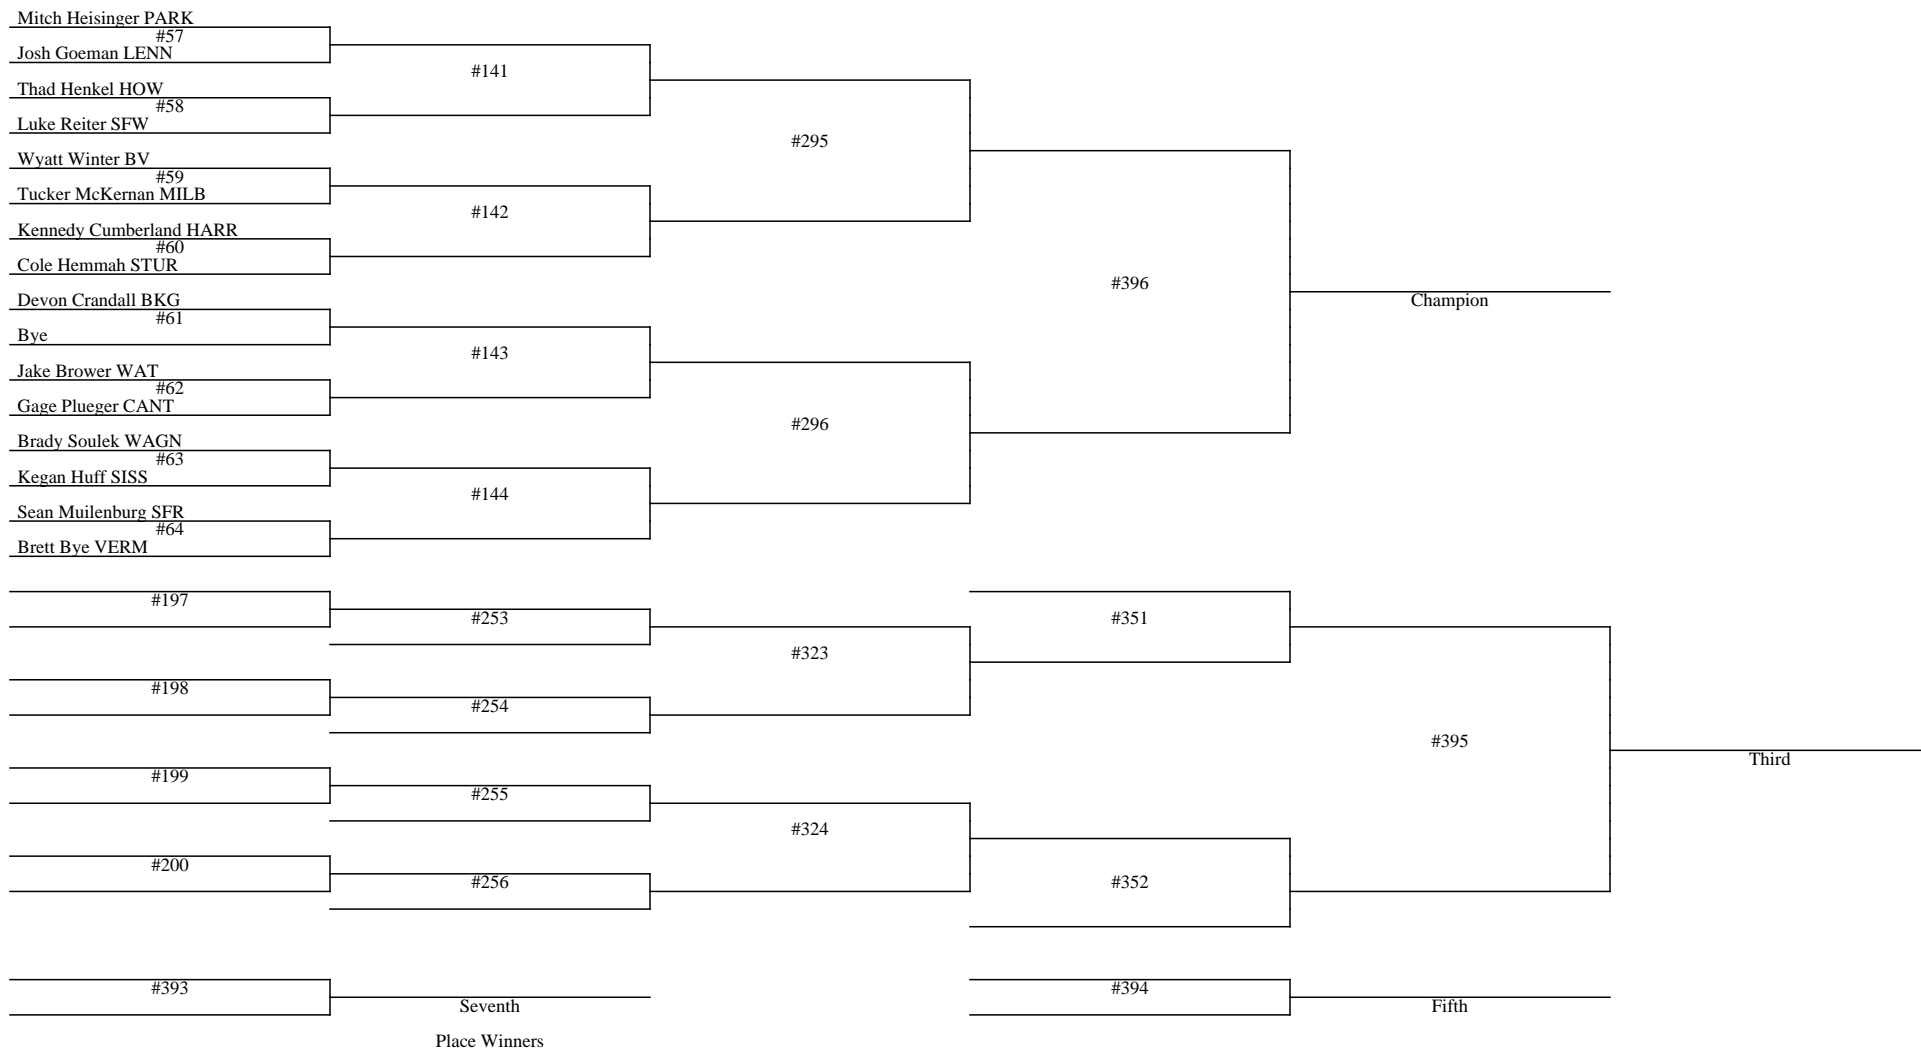

2012 Floyd Farrand Wrestling Tournament
December 21, 2012 - December 22, 2012
Wt Class: 152