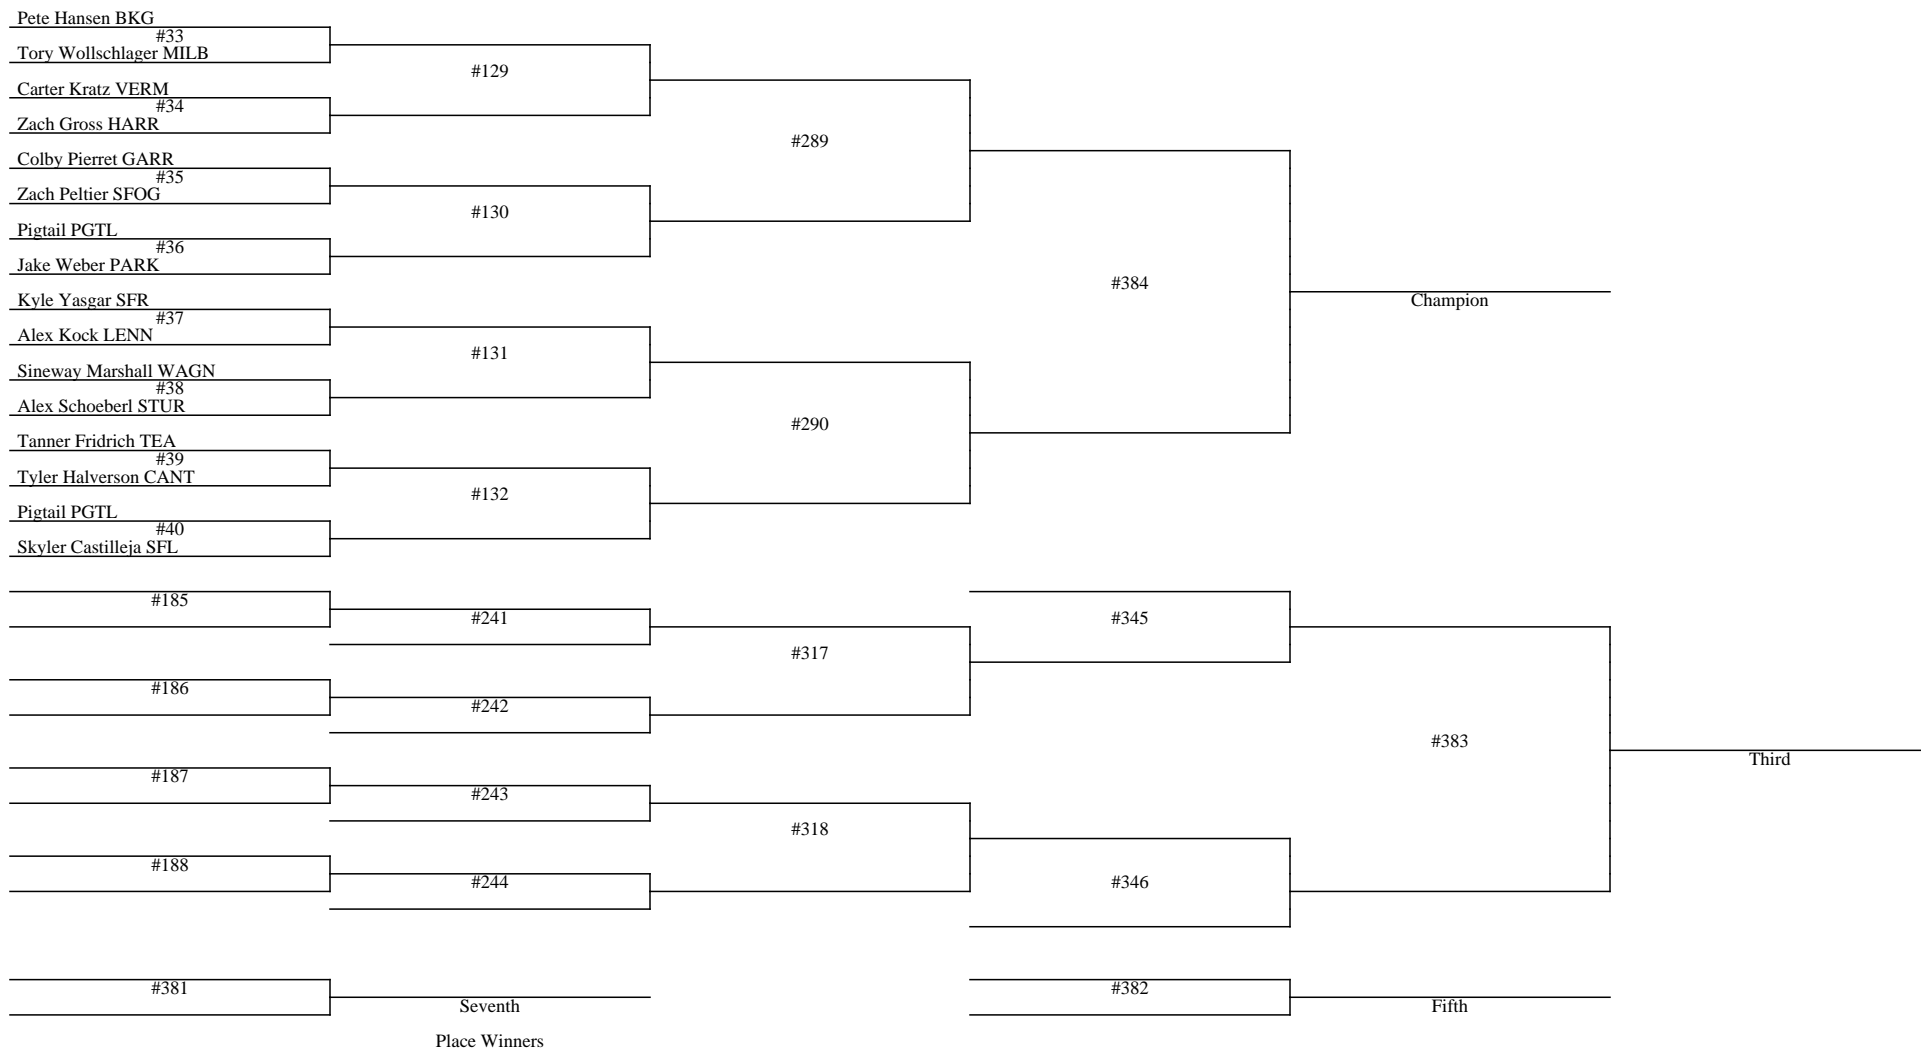

2012 Floyd Farrand Wrestling Tournament

December 21, 2012 - December 22, 2012

Wt Class: 132